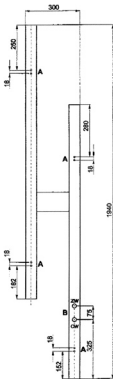

Connections to the TUBOS shower panel (wall - mounted version)

Total height: ab. 1940 mm.
all dimension given in [mm].

A - holes with diameter 8 mm for strut studs

B - wall-mounted water connection with outside R1/2" thread

ww - warm water

cw - cold water