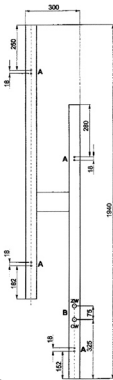

Connections to the TUBOS shower panel (wall - mounted version)

Total height: ab. 1940 mm.
all dimension given in [mm].

A - holes with diameter 8 mm for strut studs

B - wall-mounted water connection with outside R1/2" thread

ww - warm water

cw - cold water